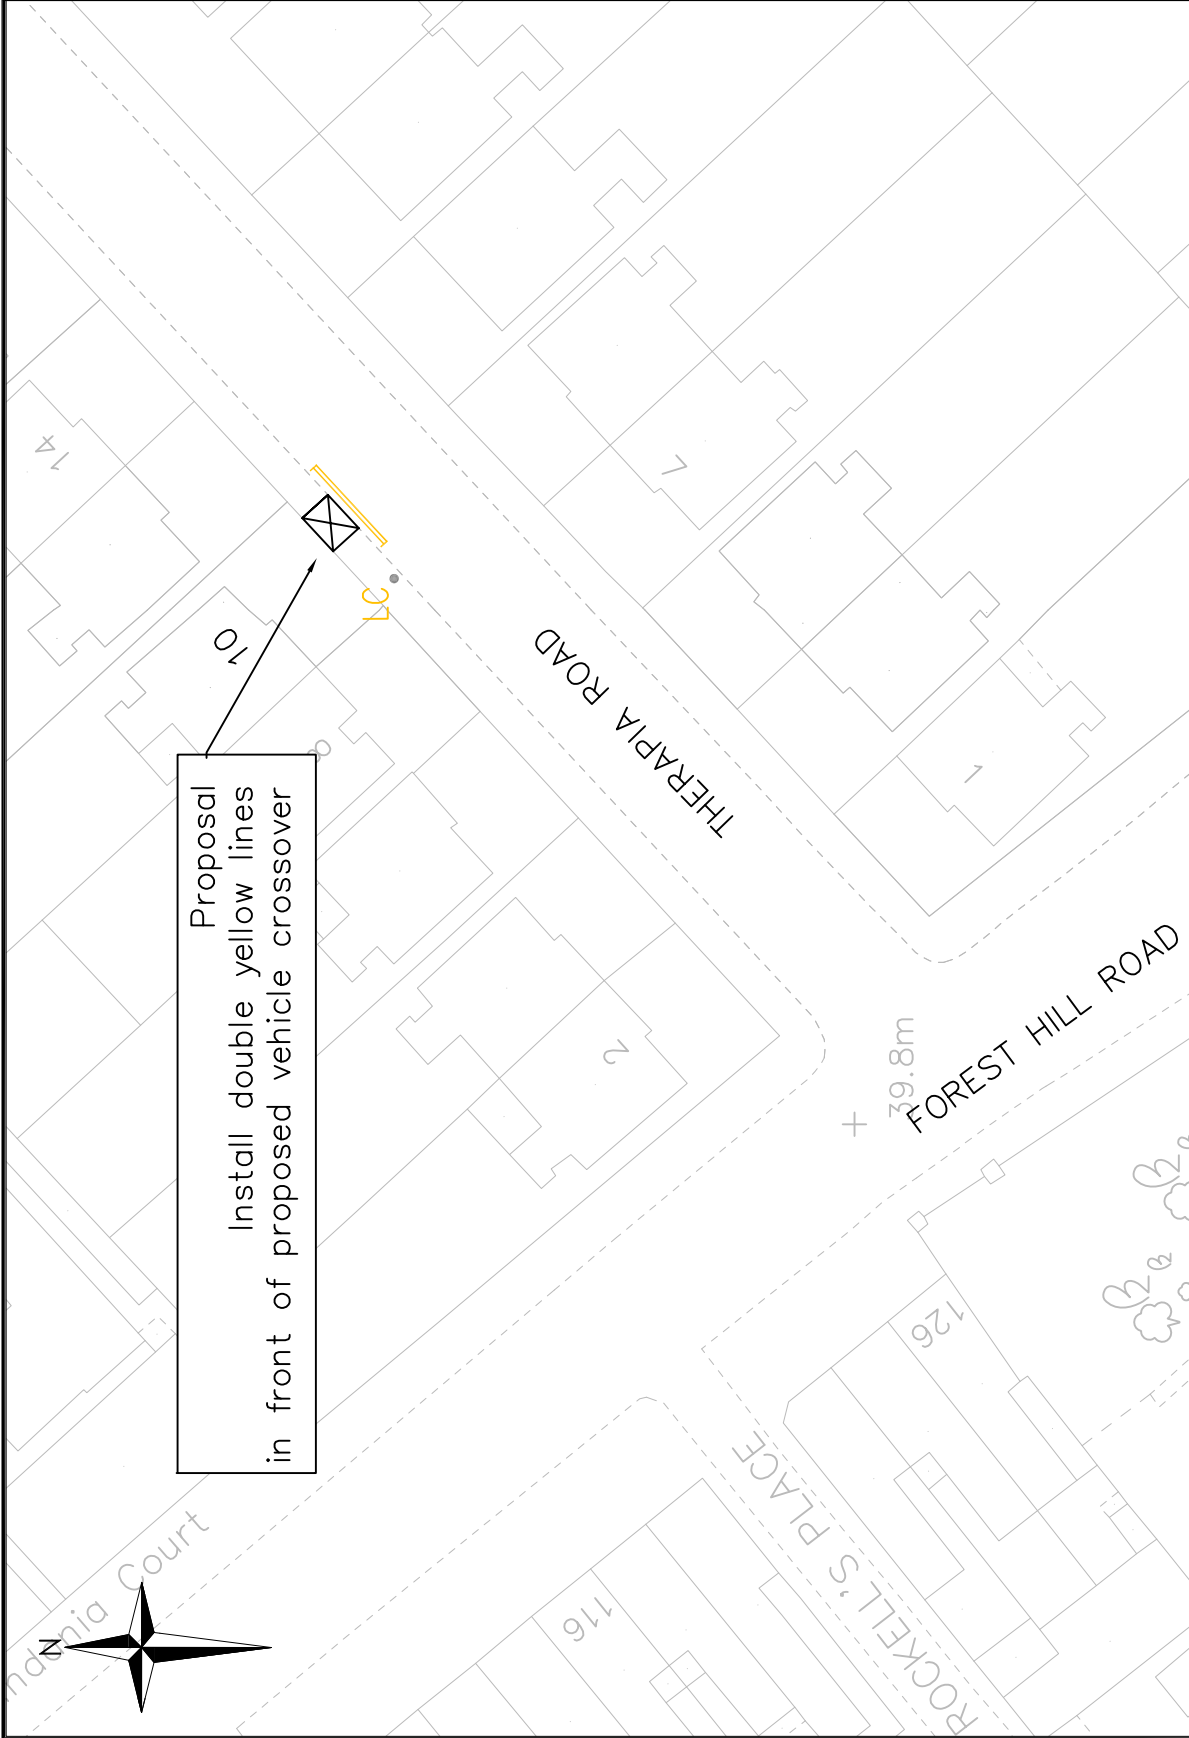

Proposed double yellow lines
 Vehicle crossover

Public Realm Projects Parking Design Environment and Leisure Floor 3, Hub 1 Southwark Council 160 Tooley Street PO Box 64529 London, SE1P 5LX www.southwark.gov.uk/parkingprojects		Project 1415Q2 LOCAL PARKING AMENDMENTS	Community Council PECKHAM AND NUNHEAD		Rev Description Date Drn Chk App	
		Drawing Title THERAPIA ROAD PROPOSED DOUBLE YELLOW LINES	Ward(s) PECKHAM RYE	Date 24/07/14	Scale 1:500 @ A4	Drn MH
		Dwg No. 1415Q2012	Status APPENDIX 3		Rev Description Date Drn Chk App	